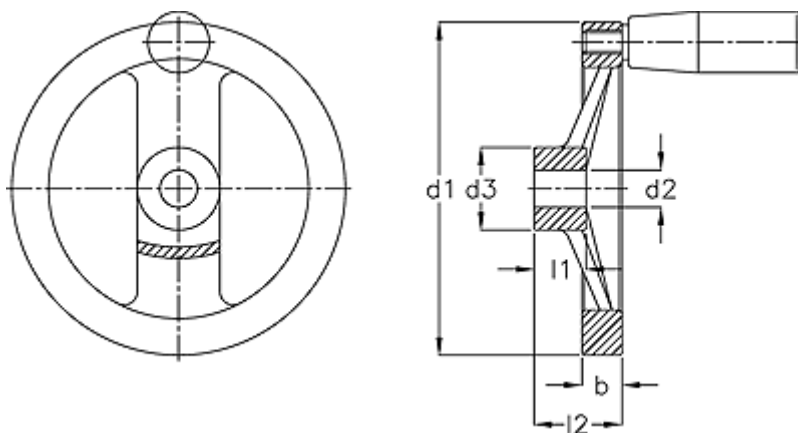

Data Sheet

Article number: 201280314

Description: E+G Handwheel
GN 322-160-B14-R

Measures

b = 18.0

d1 = 160

d2 H7 = 14

d3 = 36

Handle = 24

l1 = 20

l2 = 39